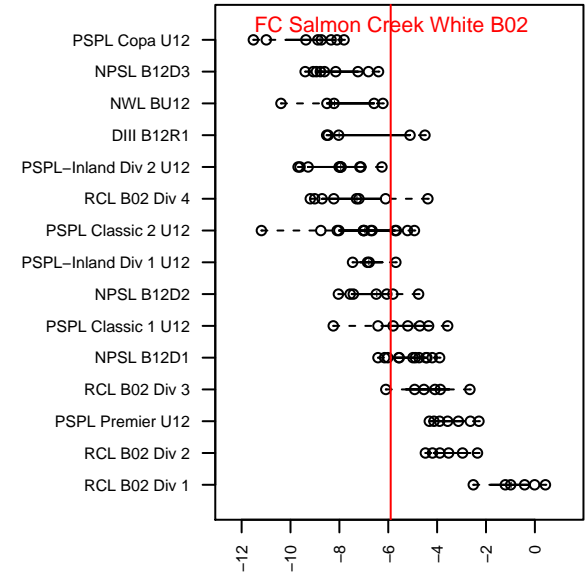

FC Salmon Creek White B02

Futbol Club Salmon Creek
 Salmon Creek, WA
 B02 total strength=534
 attack=0.73 defense=0.22
 fall league = OPL Premier U12
 spr league = Spr OYS B02 Div 2 White
 notes= Avalanche 2013;

alt names used:
 FC Salmon Creek B02 White
 FCSC B02 White
 FC SALMON CREEKFC SALMON CREEK B0;
 FC Salmon Creek B02 White
 FC Salmon Creek B02 White
 FCSC B02 White
 FCSC B02 White

Venues played:
 2013 Spr OPL Bandon Division U11
 2014 Capital Cup BU12 Silver
 2014 PCU Summer Classic U12 Silver
 2014 Mt Hood Challenge U12
 2014 OPL Premier Division U12
 2014 Directors Cup OPL Silver U12
 2014 Spr OYS B02 Division 2 White
 2014 WYS Presidents Cup B02 Division 2

**attack and defense variance (black dot)
relative to other teams
and top 10 in region**

**attack and defense rating
relative to others at age
and all opponents in last 13 months**

Performance relative to 13 month average