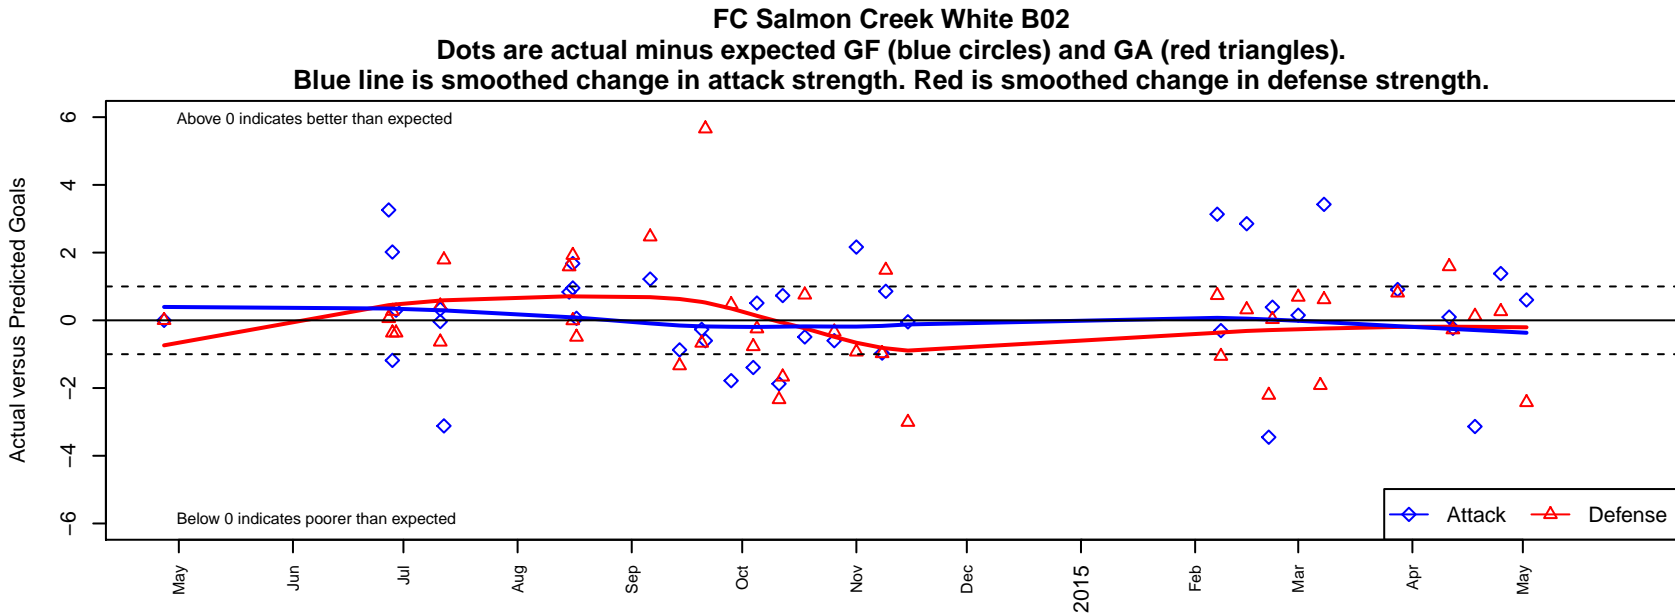

FC Salmon Creek White B02

Futbol Club Salmon Creek
 Salmon Creek, WA
 B02 total strength=534
 attack=0.73 defense=0.22
 fall league = OPL Premier U12
 spr league = Spr OYS B02 Div 2 White
 notes= Avalanche 2013;

**attack and defense variance (black dot)
relative to other teams
and top 10 in region**

**attack and defense rating
relative to others at age
and all opponents in last 13 months**

Performance relative to 13 month average